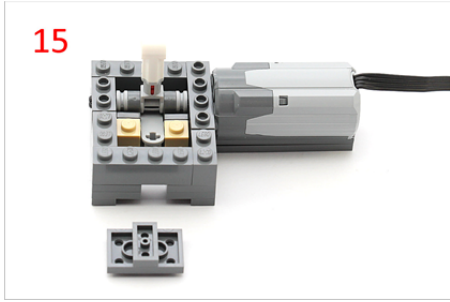

Motorised Lego Train Track Switch

Available from

[MyBrick.com.au](https://www.mybrick.com.au)

Parts