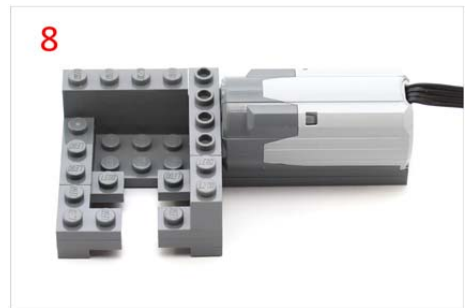

Motorised Lego Train Track Switch

Available from

[MyBrick.com.au](https://www.mybrick.com.au)

Parts