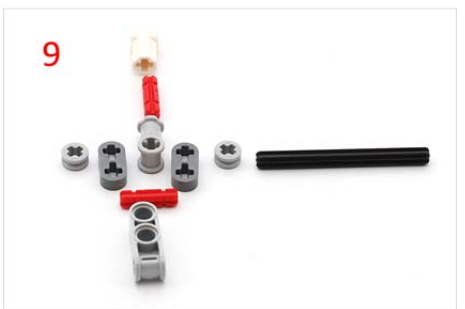

Motorised Lego Train Track Switch

Available from

[MyBrick.com.au](https://www.mybrick.com.au)

Parts