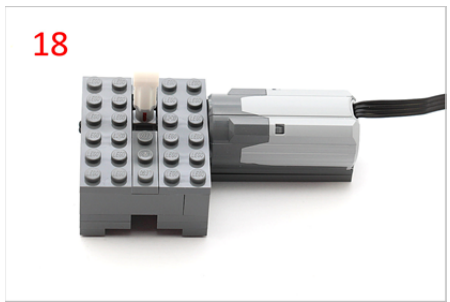

Motorised Lego Train Track Switch

Available from

[MyBrick.com.au](https://www.mybrick.com.au)

Parts