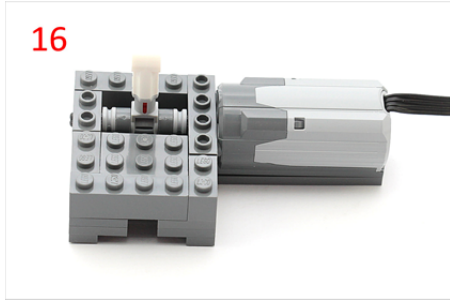

Motorised Lego Train Track Switch

Available from

[MyBrick.com.au](https://www.mybrick.com.au)

Parts